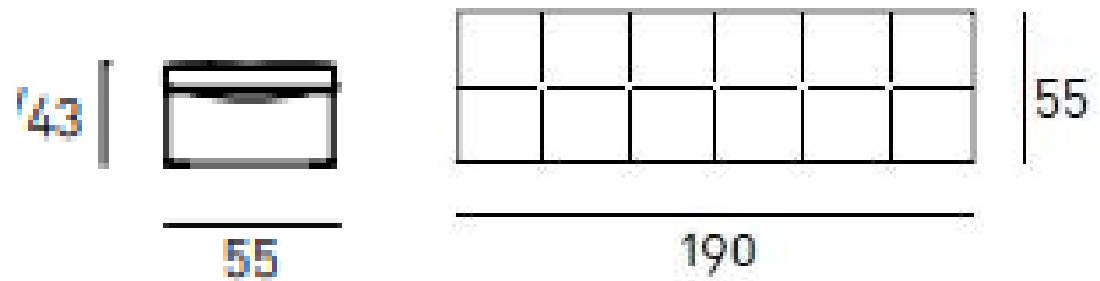

*Brand:* **Living Divani, Made in Italy**

*Item type:* Bench

*Item Code:* TRAF055

*Designer:* David Lopez Quinconces, 2013

*Material:* Leather :Cat. New Scotland 380 (Cat B)

*Dimension:* 190 x 55 x 43h

*Please check the link for more options and finishes:.*